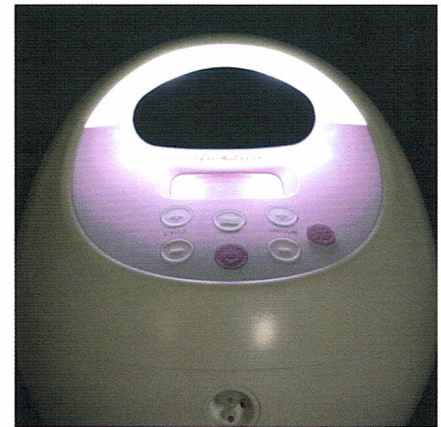

LED light for easier use at night

Massage Mode
Simulates the natural suckling of a baby.

Ultra-Quiet
Operates at 45 decibels (like the hush of a library).

No Back-Flow
Protects your breastmilk from harmful bacteria.

Adjustable Suction Levels
Provides a more natural flow of milk.

Night Light
Allows you to easily pump at any hour.

Auto-Timer with Display
Offers visibility and precision with every session.

Offer More For Your Moms—Offer Spectra

Call: 855-446-6622